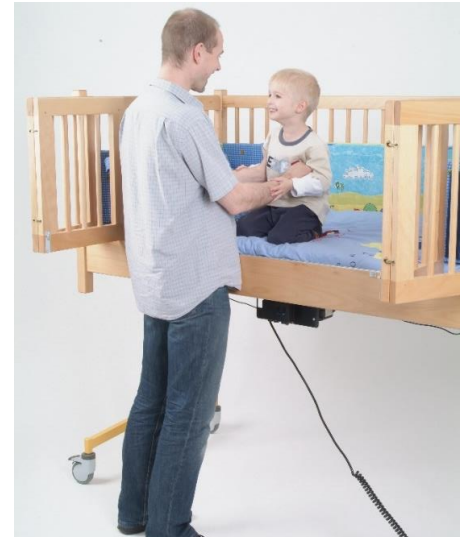

THE COMFORT BED

DESIGNED FOR YOU

FOR YOUR NEEDS

Gives complete peace of mind that your child is safe and having sweet dreams...

The Comfort Bed is designed to the highest standards and manufactured in the UK. The beds are safe and strong with secure doors made from wood or polycarbonate.

The Comfort Bed:

- Can be made in any size – standard lengths are 180cm, 190cm and 200 cm
- Tilts in both Trendelenburg and anti-Trendelenburg positions
- Has electric raising/lowering, for ease of use for carers
- Is easy to keep hygienically clean
- Is made in the UK, making support for the frame and for clients readily available
- Is a cost effective, reliable bed that will last for many years

Additional items for the Comfort Bed include:

- Spindles, polycarbonate, or hard wood – any combination for the sides, doors and head and footboards
- Profiling bed base
- Specialist foam mattress with a PU waterproof cover
- Bespoke padding in a range of colours and heights